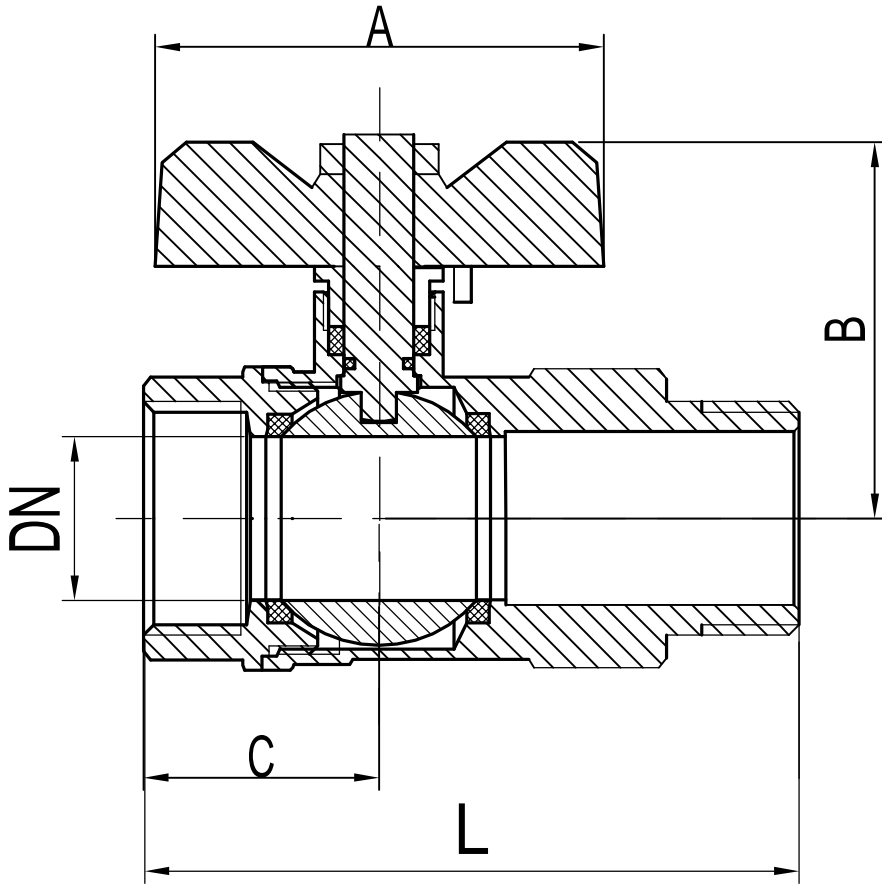

# A-8015 Union Ball Valve

SIZE	A	B	C	L	DN
1/2"	52	49	26.5	55.5	14.5
3/4"	52	53	30	61.5	18.5
1"	125	55	33.5	72	23.5
1 1/4"	137	62	42	86	31.5

YUHUAN ALLEAD COPPER INDUSTRIES CO., LTD